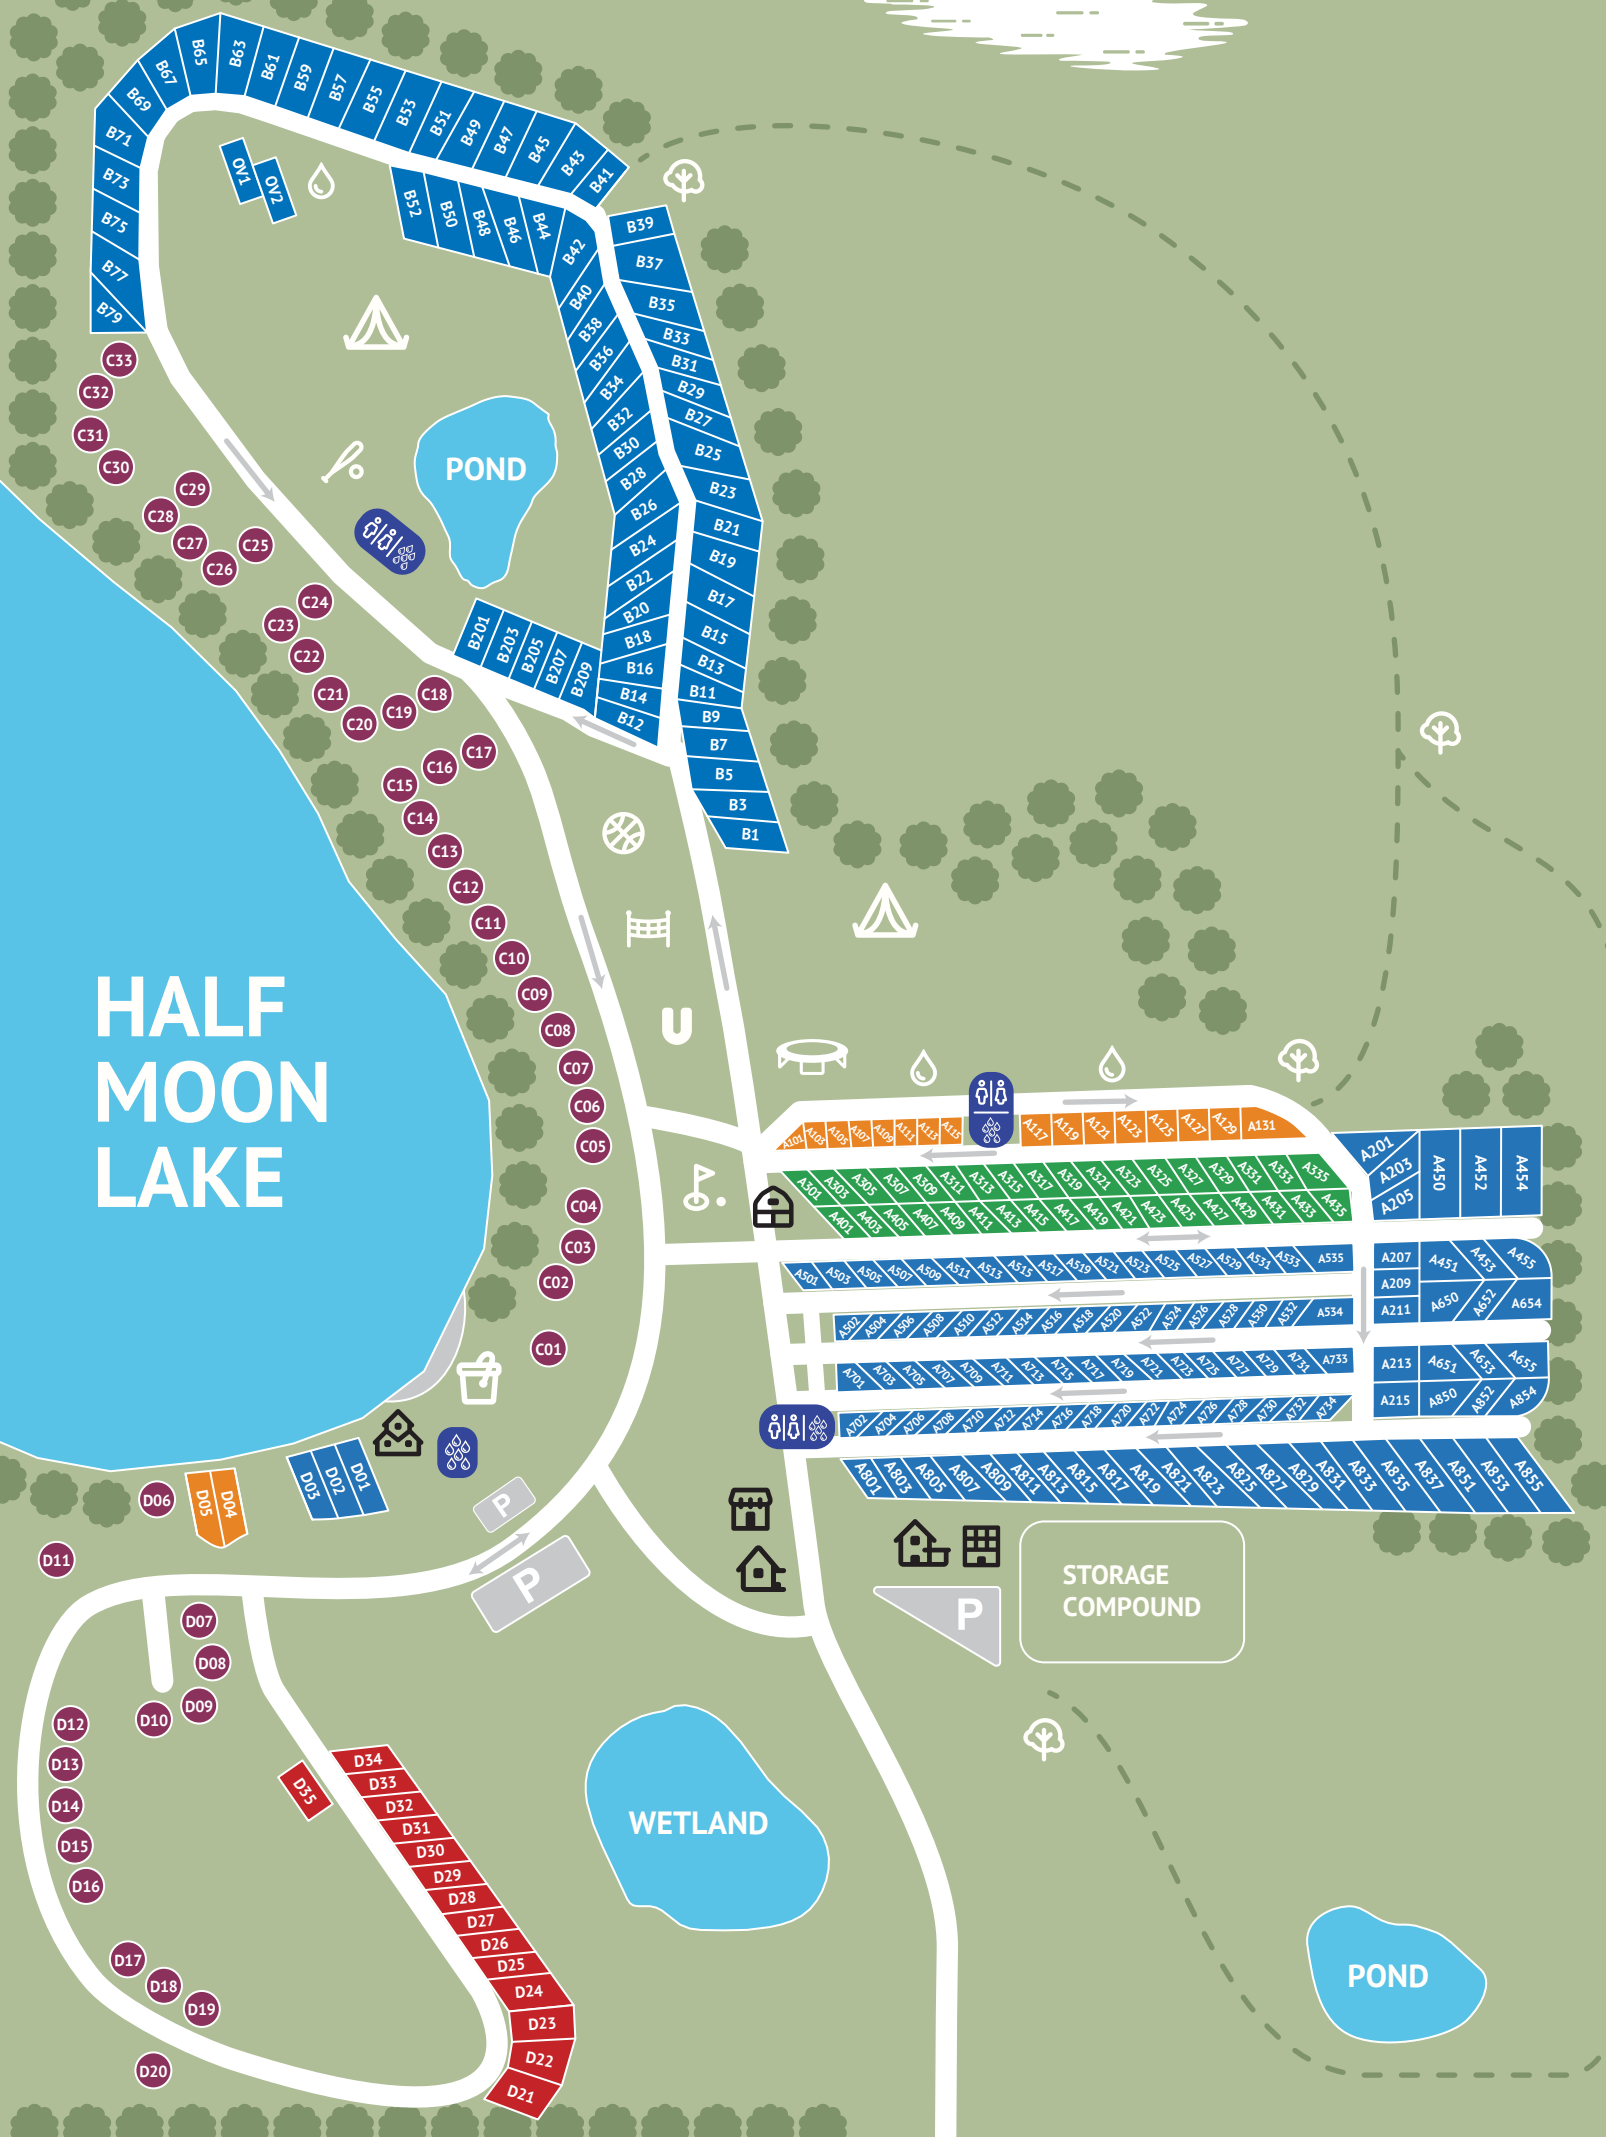

HALF MOON LAKE RESORT

The Sites

- FULL SERVICE
- POWER & WATER
- POWER ONLY
- NO SERVICE
- TENTING

The Necessities

- PUBLIC WATER SPIGOT
- SHOWERS
- WASHROOMS
- PARKING

The Buildings

- RESIDENCE
- CABINS
- MAINTENANCE SHOP
- GATEHOUSE
- RECEPTION, STORE & CAFE
- PAVILION

The Fun!

- GROUP AREA
- PLAYGROUND & DAY USE
- MINI-GOLF
- SPORT COURT
- HORSESHOE PITCH
- BEACH VOLLEYBALL
- BALL DIAMOND
- NATURE TRAILS
- JUMPING PILLOW